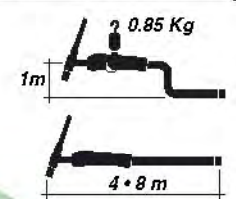

ERGOTIG 20-25

T I G R A N G E

TECHNICAL DATA

Voltage class	L
Inert gas	Argon
Duty cycle 100% DC	250
Duty cycle 100% AC	220
Electrodes Ø mm	0.5 ÷ 3.2
Cooling	Water cooled
Max. liquid temp. C	60
Water min. flow rate l/min	1,2
Max. inlet pressure bar	4
Min. inlet pressure bar	2
Gas flow rate l/min	7 ÷ 18

3/8G

	SINTIG 25	m
	SW1401	4
FITTING	SW1801	8
	SW1402	4
FITTING	SW1802	8

3/8G

Additional KIT	Ø
TT0101	1.6
TT0102	2.4

DECLARATION OF CONFORMITY

The undersigned company Trafimet - Via del Lavoro, 8 - 36020 Castegnero (VI) - Italy - declares that the product identified and described on this page complies with standard EN 60974-7 in accordance with the requirements contemplated by directive EEC 73/23 low voltage.